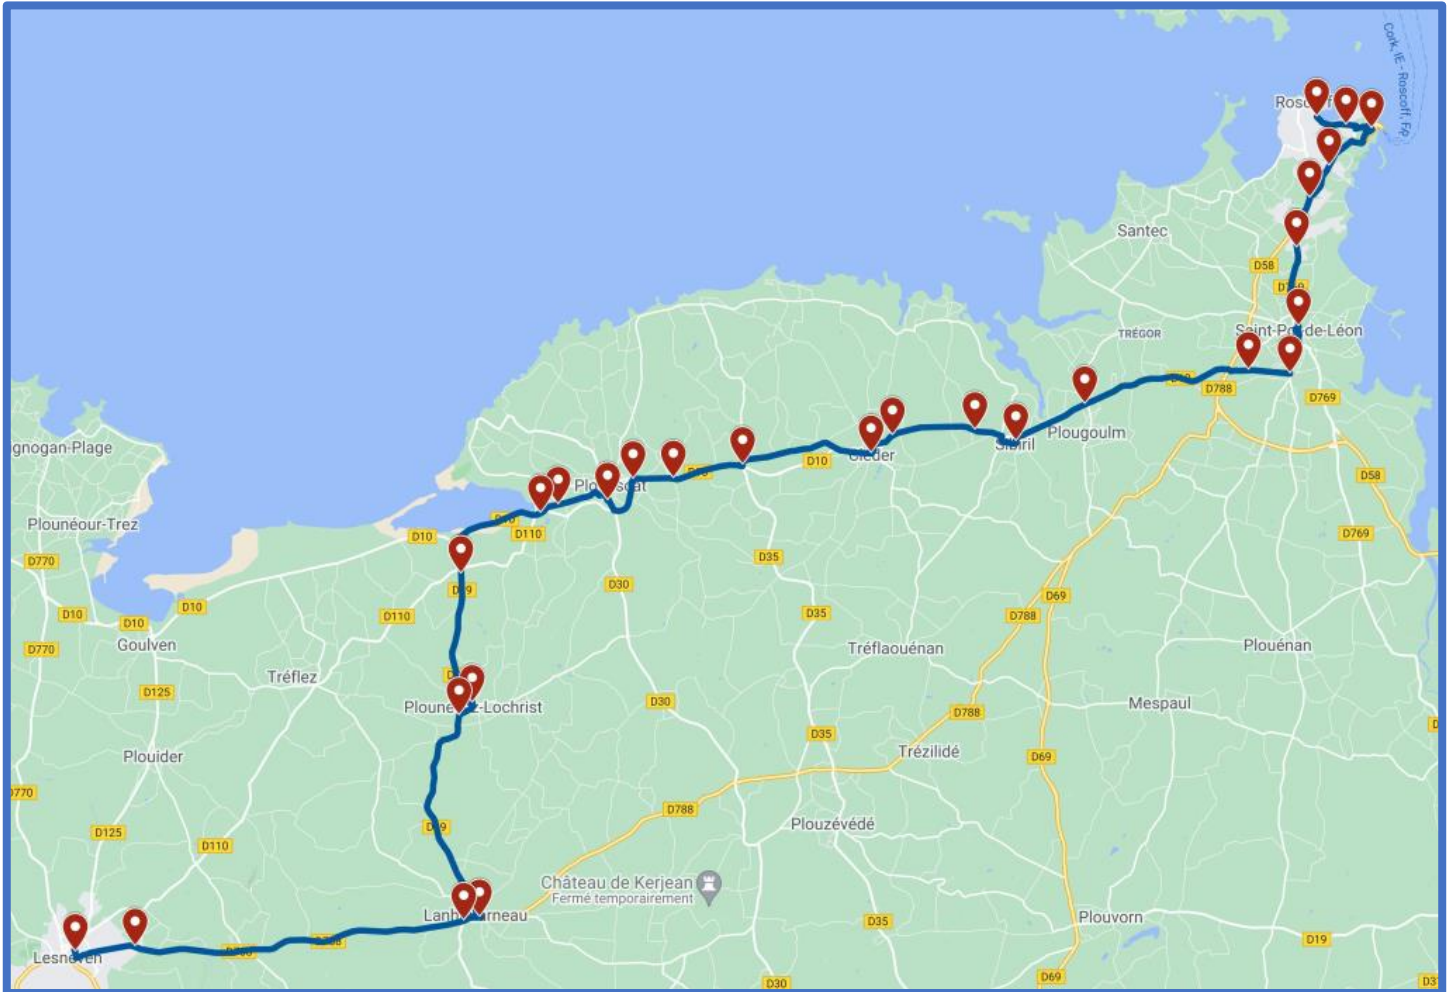

## par communes

- ▶ SAINT-POL-DE-LEON » Page 5, 6, 7, 8, 15, 16, 45, 46,
- ▶ SAINT-VOUGAY » Page 11, 12,
- ▶ SANTEC » Page 35, 36, 37, 38, 39, 40,
- ▶ SIBIRIL » Page 5, 6, 9, 10, 13,14, 17, 18, 19, 20, 21, 22, 41, 42,
- ▶ TAULE » Page 43, 44, 45, 46,
- ▶ TREFLAOUENAN » Page 11, 12,
- ▶ TREZILIDE » Page 11, 12,

### Légende

-  Itinéraire de la ligne
-  Arrêt